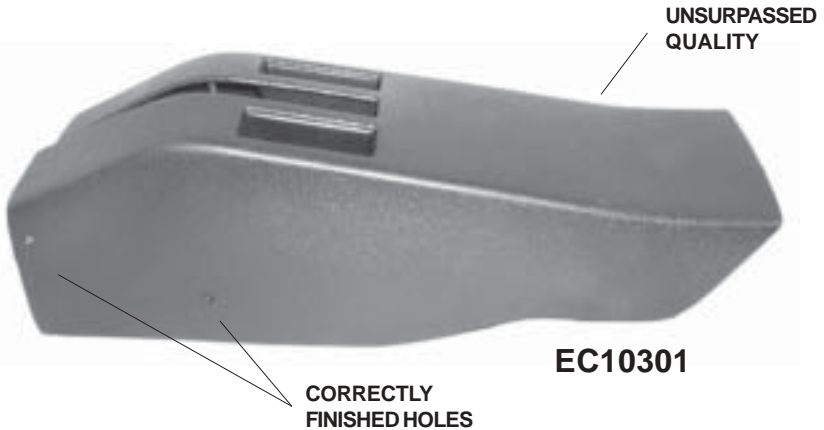

1968 Emergency Brake Console

Made from **new tooling** based on an original Corvette emergency brake console. This is the first time an exact reproduction has been available in the history of this part. Correct grain texture, plus a more durable material make this a high quality reproduction.