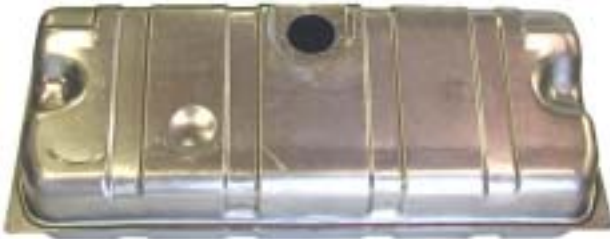

3

FAX
805.466.4782

Corvette Pacifica

CORVETTE PARTS & MOTORING ACCESSORIES

* fuel kits *

These fuel tank systems provide almost all parts related to the fuel tank with the exception of the tank support. Bring your fuel system back up to factory standards and make your job easier by ordering with just one part number. All components are of high grade quality construction.