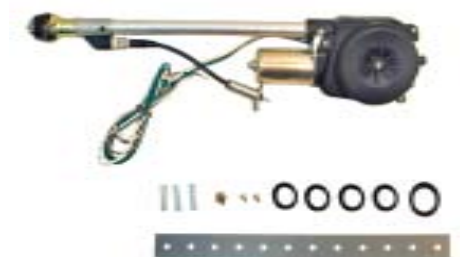

EC304

ANTENNA, fixed length, stainless steel mast & chrome plated jamb nut, each

- EC238 67-68.....\$8.95
- EC304 69-82.....\$9.95

POWER ANTENNAS

EC101

ANTENNA, power, original style stainless steel mast & tip, direct coaxial hookup, power lead, hardware & instructions, each

- EC101 65-66.....\$189.95

ANTENNA, power, Concours™, same as EC101 but the mast is polished to a chrome-like finish. Grooved as original.

- EC130 65-66.....\$204.95

EC173

ANTENNA, power, custom manufactured for Corvettes, (conversion from manual antenna to a power antenna), complete, w/bezel, flush fitting tip, all cables and wire to run forward, dip sealed, hardware & instructions, each.

- EC173 for all 68-77 & 78 with manual antenna, chrome.....\$149.95

E6365

ANTENNA, power, w/o CB, each

- E6365 78-82.....\$189.00

ANTENNA ASSEMBLY, power, w/motor

- E2921 84-87.....\$169.95

E777

E6729

ANTENNA, power, each

- E777 88-89.....\$169.00

ANTENNA, power, complete unit, each

- E6729 90-92.....\$209.95

ANTENNA, power, each

- E8115 93-96.....\$219.95

ANTENNA, power, convertible, each

- E6710, 98-04.....\$169.95