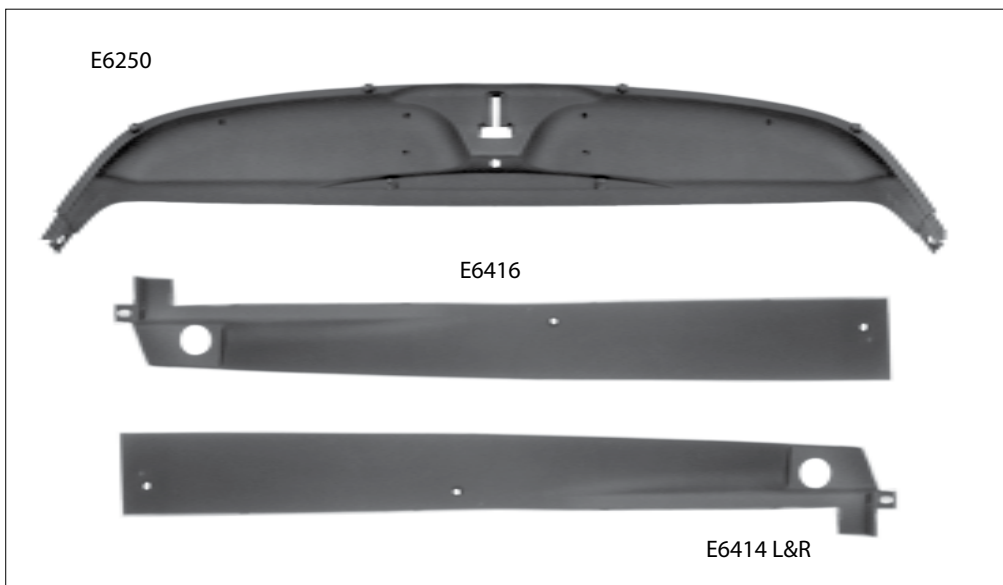

SPRING, deck lid latch, each
E8342 56-62..... \$6.95

E8350

SPRING, deck lid, pop up, each
E8350 58-62..... \$11.50

E8349

STOP & SCREW, deck lid, 2ea
E8349 56-62..... \$6.50

STRIKER, deck lid lock assembly, each
E5867 53-57..... \$18.95

The next four items refer to the photos below:

TRAY & TRIM SET, rear window inner, coupe
E6416 84-96 3pc..... \$139.95

TRAY, rear upper inner, coupe, each
E6250 84-96..... \$69.95

TRIM, deck lid rear upper inner, coupe, each
E6414L 84-96 left \$31.99
E6414R 84-96 right \$31.99

TRIM, soft top deck lid, each
E8788- 65-67 \$40.00

WEDGE SET, deck lid or convertible door, with wedges, shims & screws
E3149 63-67 16pc..... \$41.95

E6250

E6416

E6414 L&R