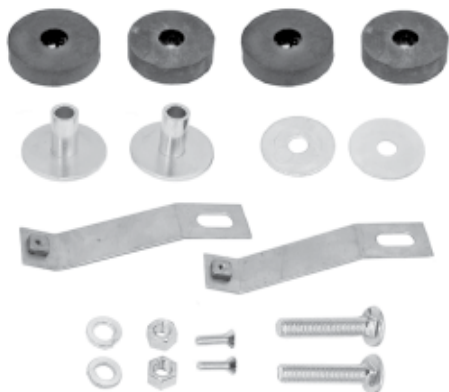

E5855

E5763

BEZEL, exhaust, stainless steel, pair
E5855 63.....\$100.00
EC575 64-65.....\$110.00
E5763 68-69.....\$89.95

BEZEL, exhaust, die-cast triple chrome plated
EC244 68-69 pair.....\$59.95

EC245

BEZEL, exhaust, pair
EC245 70-73 chrome.....\$59.95
E2597 70-73 polished ss\$89.95

COVER, side exhaust, (also fits 68-74)
E3742 69 aluminum, pair\$2095.00

ATTACHING KIT, exhaust, bolts, washers, grommets & nuts, 28pc
E3740 69.....\$35.00

E3741L

BRACE, side exhaust, rear, each
E3741L 68 left\$15.50
E3741R 68 right\$15.50

Exhaust

BRACKET KIT, side exhaust rear cover, each
 E3273 63-67.....\$49.00

BRACKET KIT, side exhaust cover mount, front, incl. screws, rivets & nuts, 10pc
 E3274 63-67.....\$15.49

E1720

GASKET, exhaust, asbestos, each
 E1720 2".....\$3.00
 E1721 2½".....\$5.00