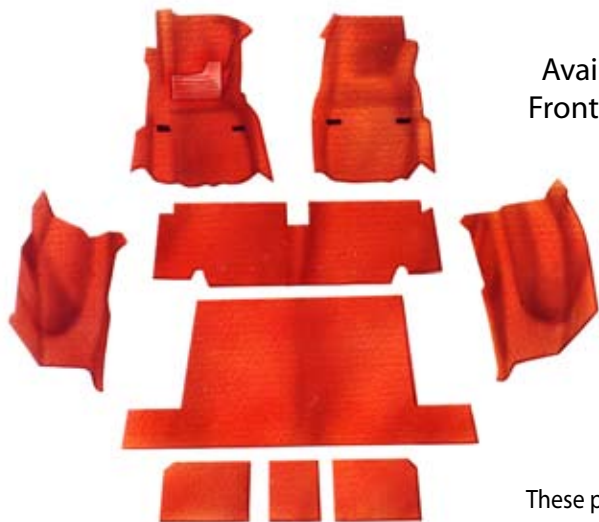

Carpet & Floor Mats - Interior

Auto Custom Carpets are the finest original carpets available.
All years produced as original.

1968-77

Available in Complete,
Front & Rear Carpet Sets

1984-89

These patterns are generalizations,
your exact year may vary slightly.

COMPLETE CARPET SETS

CARPET SET, Gross point, small loop

E597770 53-55 red..... \$359.00

CARPET SET, Daytona

E5978-- 56-57..... \$333.00

E5979-- 58..... \$333.00

E6001-- *59..... \$333.00

CARPET SET, Tuxedo