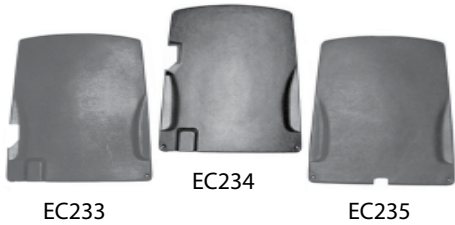

Seat & Related - Interior

SEAT BACK PANEL, each
 EC23301 E68 black\$42.95
 EC234 68L-69black\$42.95
 EC235 70-78 black\$42.95

TRIM, seat back, chrome, each
 EC407 65-67.....\$19.95

MOLDING, seat back upper, each
 E6214 70-75 w/o hole\$49.95
 E6215L 70-75 w/hole, left.....\$49.95
 E6215R 70-75 w/hole, right.....\$49.95

BEZEL, seat back release, each
 E6213 70-78 chrome.....\$17.95
 E6413 94-96 black plastic \$9.95

BUMPER, seat back, upper, each
 E6359 69.....\$6.00

BUMPER WASHER SET, seat back, 4pc
 E2507 70-78.....\$3.95