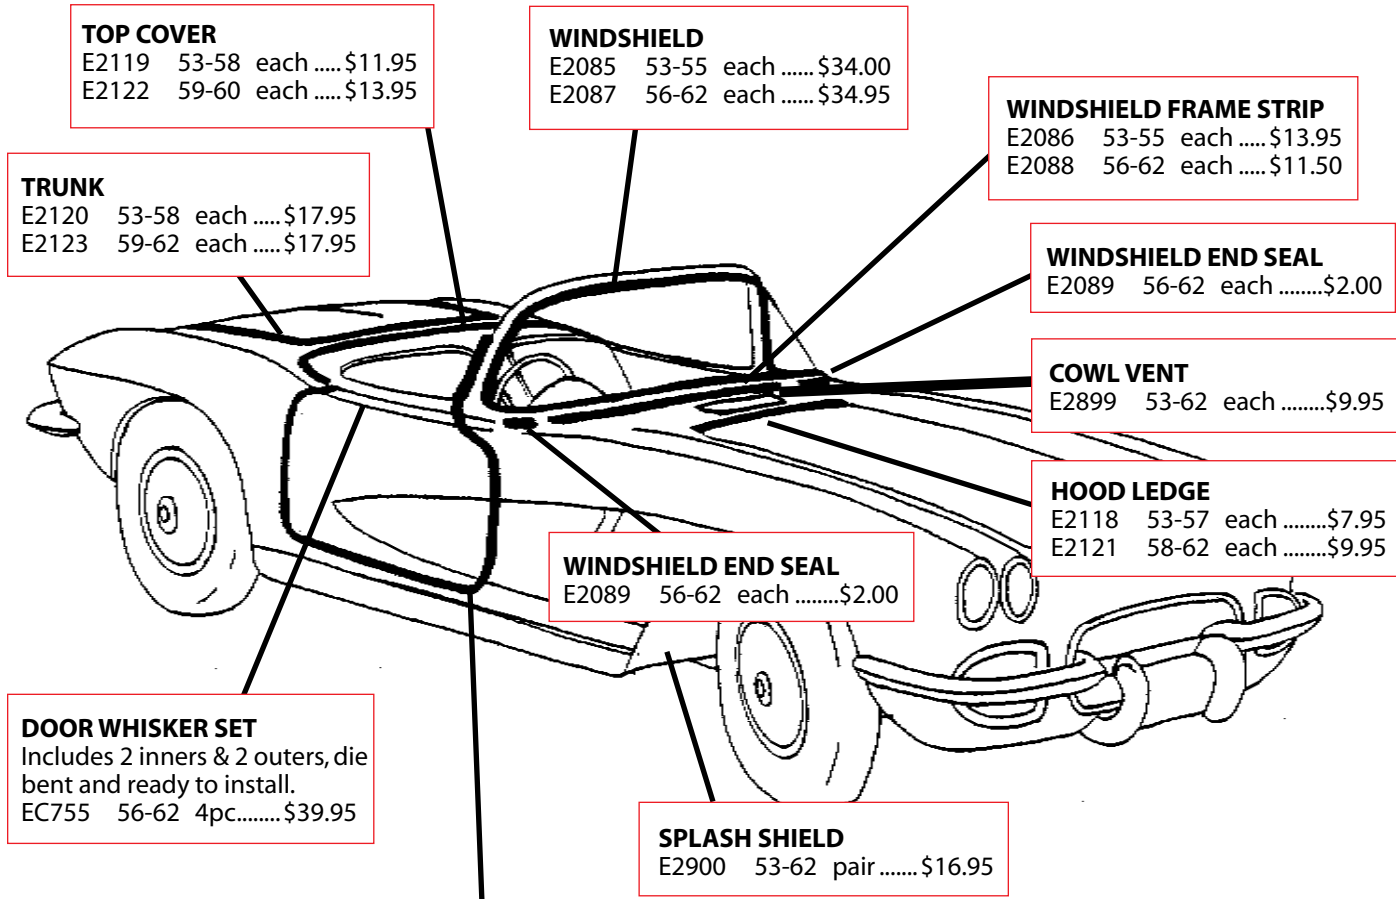

53-62 BODY WEATHERSTRIP

53-55 BODY KIT	
•top cover	•door main, pair
•trunk	•windshield
•hood ledge	•windshield frame strip
E2331 53-55	7pc.....$109.95

56-62 BODY KIT	
•top cover	•door auxiliaries, pair
•trunk	•windshield frame strip
•hood ledge	•windshield end seal, pair
•door main, pr	
E2332 56-57	10pc $79.95
E2333 58	10pc $79.95
E2334 E59	10pc $99.95
E2335 59L-60	10pc $99.95
E2336 61-62	10pc $124.95

3M WEATHERSTRIP ADHESIVE
Perfect bonding for installing your new weather-strip or for repairing loose weatherstrip, 5oz.

E2329 black	.....$9.95
E2328 yellow	.....$9.95