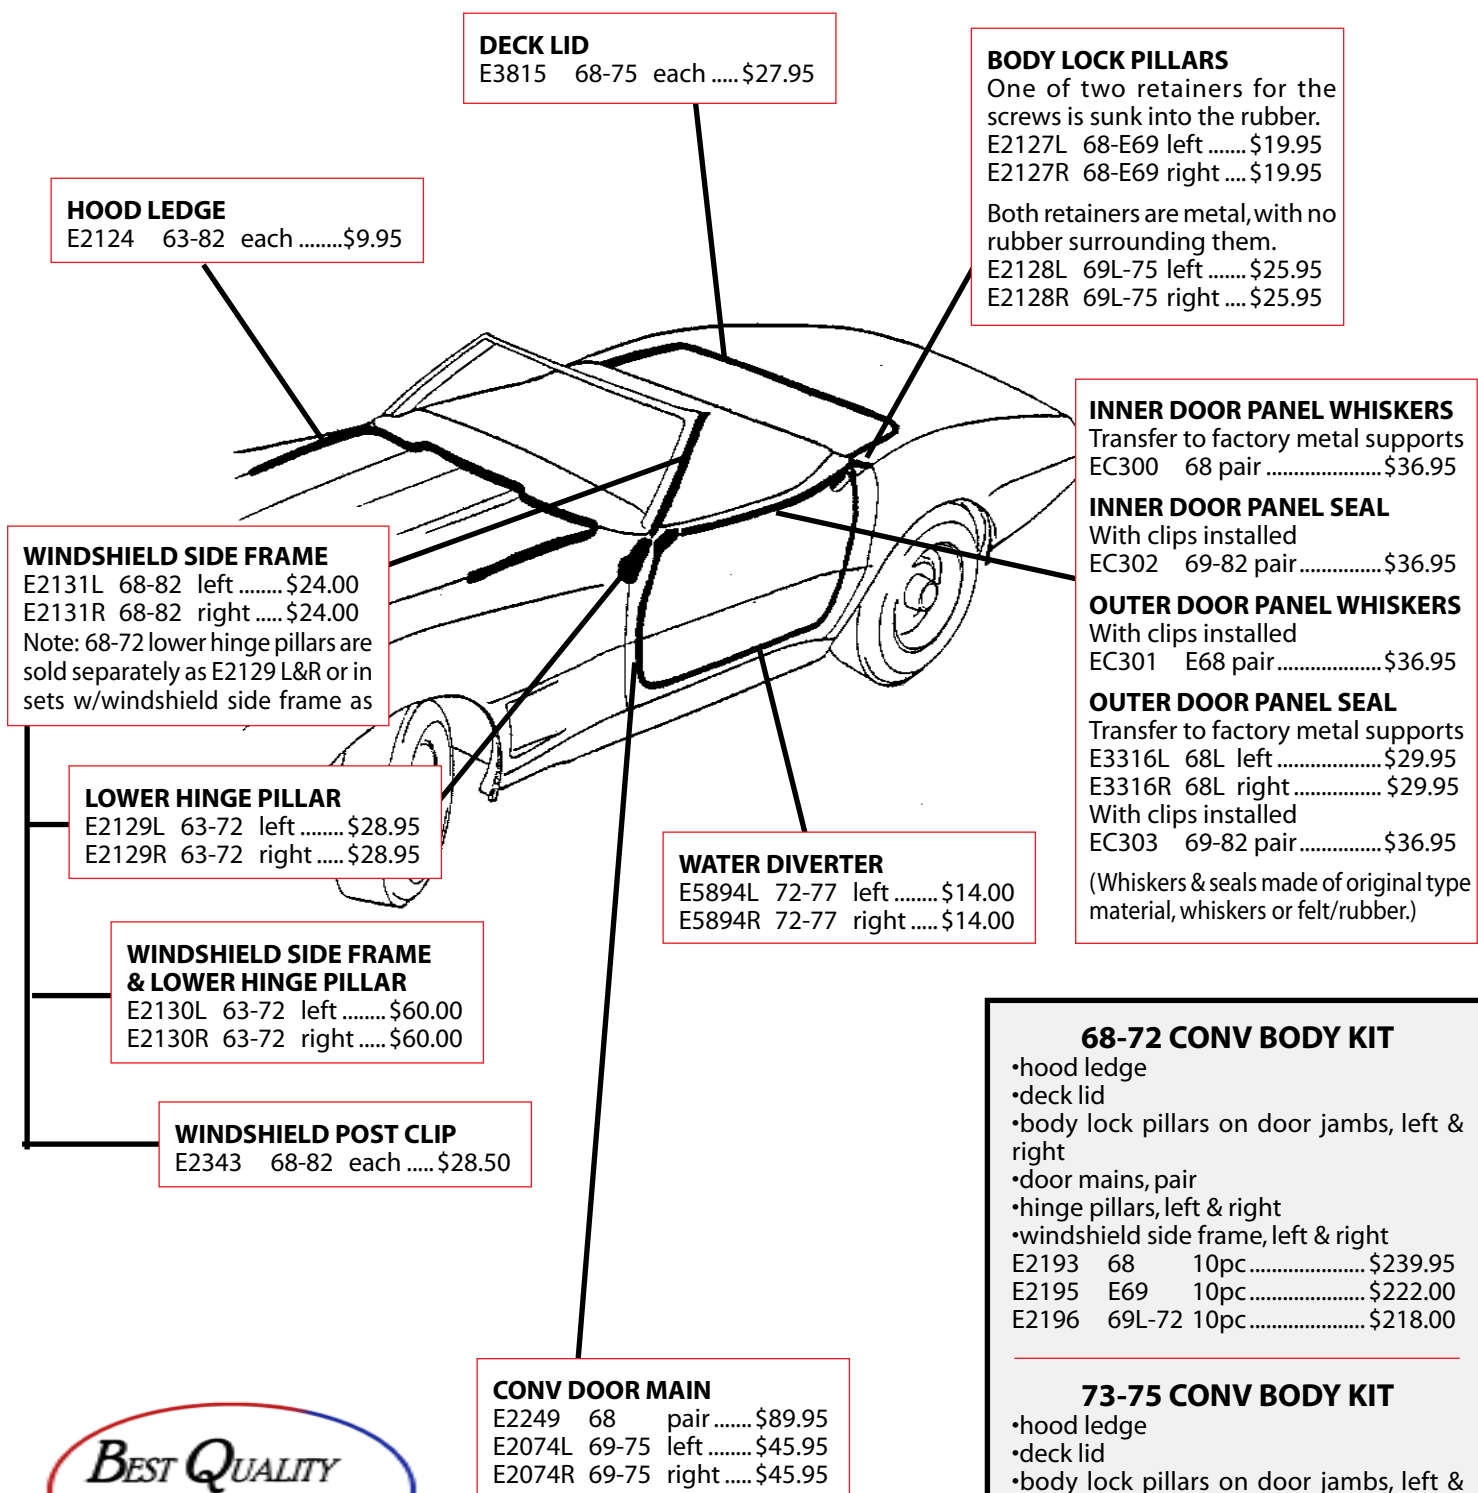

68-75 CONVERTIBLE BODY WEATHERSTRIP

DECK LID
E3815 68-75 each $27.95

HOOD LEDGE
E2124 63-82 each $9.95

BODY LOCK PILLARS
One of two retainers for the screws is sunk into the rubber.
E2127L 68-E69 left $19.95
E2127R 68-E69 right $19.95
Both retainers are metal, with no rubber surrounding them.
E2128L 69L-75 left $25.95
E2128R 69L-75 right $25.95

WINDSHIELD SIDE FRAME
E2131L 68-82 left $24.00
E2131R 68-82 right $24.00
Note: 68-72 lower hinge pillars are sold separately as E2129 L&R or in sets w/windshield side frame as

INNER DOOR PANEL WHISKERS
Transfer to factory metal supports
EC300 68 pair $36.95

INNER DOOR PANEL SEAL
With clips installed
EC302 69-82 pair $36.95

OUTER DOOR PANEL WHISKERS
With clips installed
EC301 E68 pair $36.95

OUTER DOOR PANEL SEAL
Transfer to factory metal supports
E3316L 68L left $29.95
E3316R 68L right $29.95
With clips installed
EC303 69-82 pair $36.95
(Whiskers & seals made of original type material, whiskers or felt/rubber.)

LOWER HINGE PILLAR
E2129L 63-72 left $28.95
E2129R 63-72 right $28.95

WATER DIVERTER
E5894L 72-77 left $14.00
E5894R 72-77 right $14.00

WINDSHIELD SIDE FRAME & LOWER HINGE PILLAR
E2130L 63-72 left $60.00
E2130R 63-72 right $60.00

WINDSHIELD POST CLIP
E2343 68-82 each $28.50

CONV DOOR MAIN
E2249 68 pair $89.95
E2074L 69-75 left $45.95
E2074R 69-75 right $45.95

1. **68-72 CONV BODY KIT**
2. •hood ledge
   - •deck lid
   - •body lock pillars on door jambs, left & right
   - •door mains, pair
   - •hinge pillars, left & right
   - •windshield side frame, left & right

E2193	68	10pc.....	$239.95
E2195	E69	10pc.....	$222.00
E2196	69L-72	10pc.....	$218.00

4. ---
5. **73-75 CONV BODY KIT**
6. •hood ledge
   - •deck lid
   - •body lock pillars on door jambs, left & right
   - •door mains, pair
   - •windshield side frame, left & right

E2199	73-75	8pc.....	$169.95