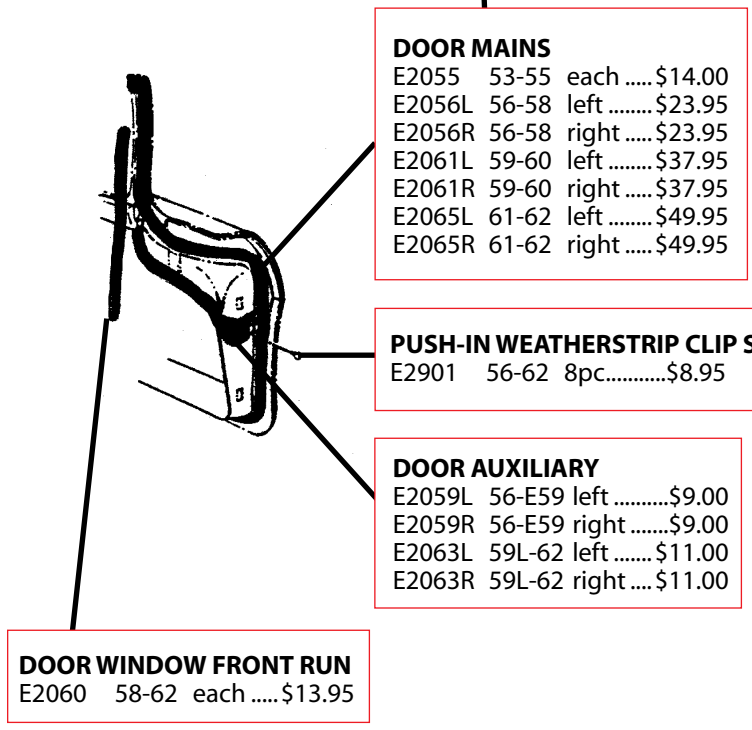

53-62 BODY WEATHERSTRIP

53-55 BODY KIT	
•top cover	•door main, pair
•trunk	•windshield
•hood ledge	•windshield frame strip
E2331 53-55	7pc.....$109.95

56-62 BODY KIT	
•top cover	•door auxiliaries, pair
•trunk	•windshield frame strip
•hood ledge	•windshield end seal, pair
•door main, pr	
E2332 56-57	10pc $79.95
E2333 58	10pc $79.95
E2334 E59	10pc $99.95
E2335 59L-60	10pc $99.95
E2336 61-62	10pc $124.95

3M WEATHERSTRIP ADHESIVE
Perfect bonding for installing your new weather-strip or for repairing loose weatherstrip, 5oz.

E2329 black	.....$9.95
E2328 yellow	.....$9.95