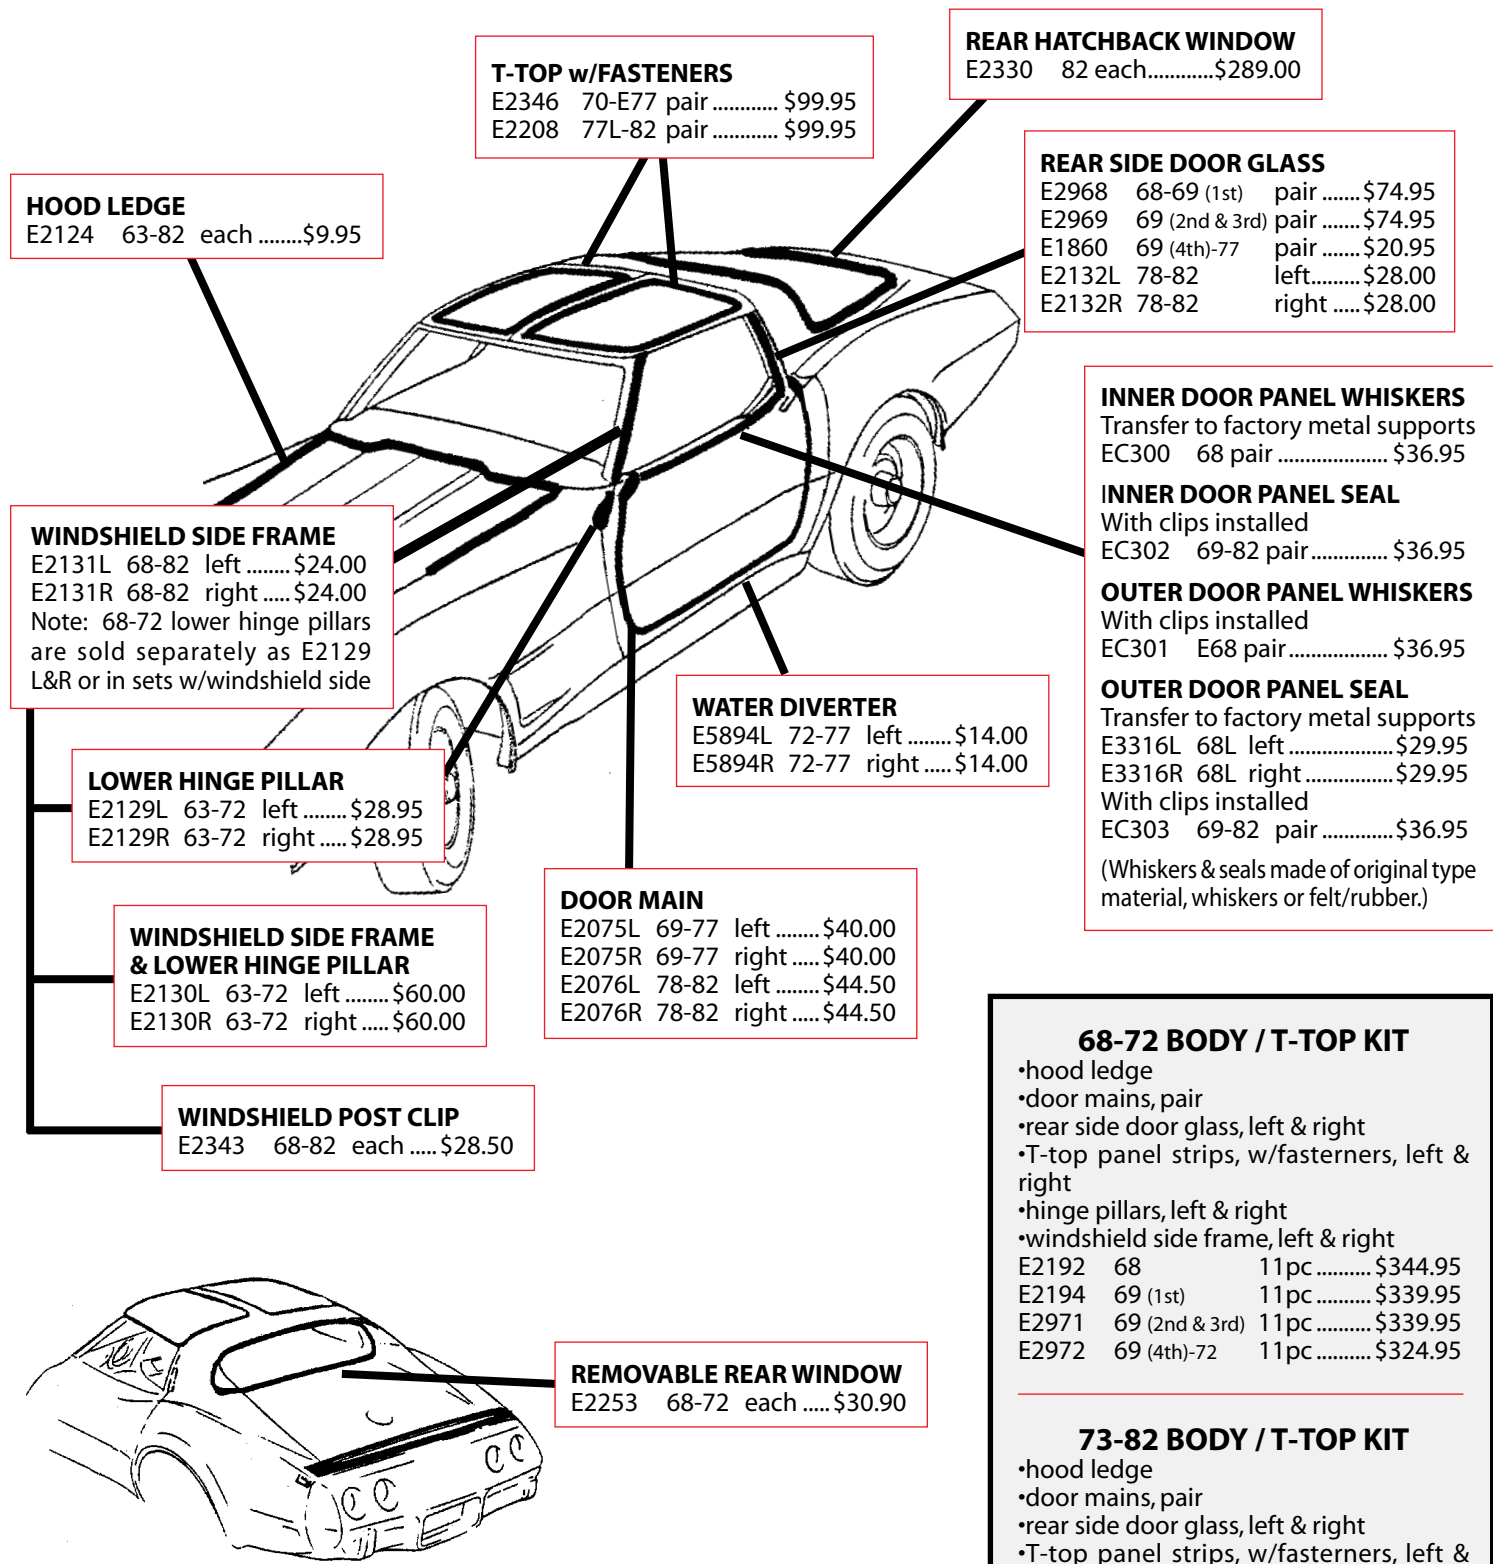

68-82 COUPE BODY & T-TOP WEATHERSTRIP

T-TOP w/FASTENERS
E2346 70-E77 pair $99.95
E2208 77L-82 pair $99.95

REAR HATCHBACK WINDOW
E2330 82 each.....$289.00

HOOD LEDGE
E2124 63-82 each $9.95

REAR SIDE DOOR GLASS
E2968 68-69 (1st) pair $74.95
E2969 69 (2nd & 3rd) pair $74.95
E1860 69 (4th)-77 pair $20.95
E2132L 78-82 left.....$28.00
E2132R 78-82 right $28.00

WINDSHIELD SIDE FRAME
E2131L 68-82 left $24.00
E2131R 68-82 right $24.00
Note: 68-72 lower hinge pillars are sold separately as E2129 L&R or in sets w/windshield side

INNER DOOR PANEL WHISKERS
Transfer to factory metal supports
EC300 68 pair $36.95

INNER DOOR PANEL SEAL
With clips installed
EC302 69-82 pair $36.95

OUTER DOOR PANEL WHISKERS
With clips installed
EC301 E68 pair $36.95

OUTER DOOR PANEL SEAL
Transfer to factory metal supports
E3316L 68L left $29.95
E3316R 68L right $29.95
With clips installed
EC303 69-82 pair $36.95
(Whiskers & seals made of original type material, whiskers or felt/rubber.)

WATER DIVERTER
E5894L 72-77 left $14.00
E5894R 72-77 right $14.00

LOWER HINGE PILLAR
E2129L 63-72 left $28.95
E2129R 63-72 right $28.95

DOOR MAIN
E2075L 69-77 left $40.00
E2075R 69-77 right $40.00
E2076L 78-82 left $44.50
E2076R 78-82 right $44.50

WINDSHIELD SIDE FRAME & LOWER HINGE PILLAR
E2130L 63-72 left $60.00
E2130R 63-72 right $60.00

WINDSHIELD POST CLIP
E2343 68-82 each $28.50