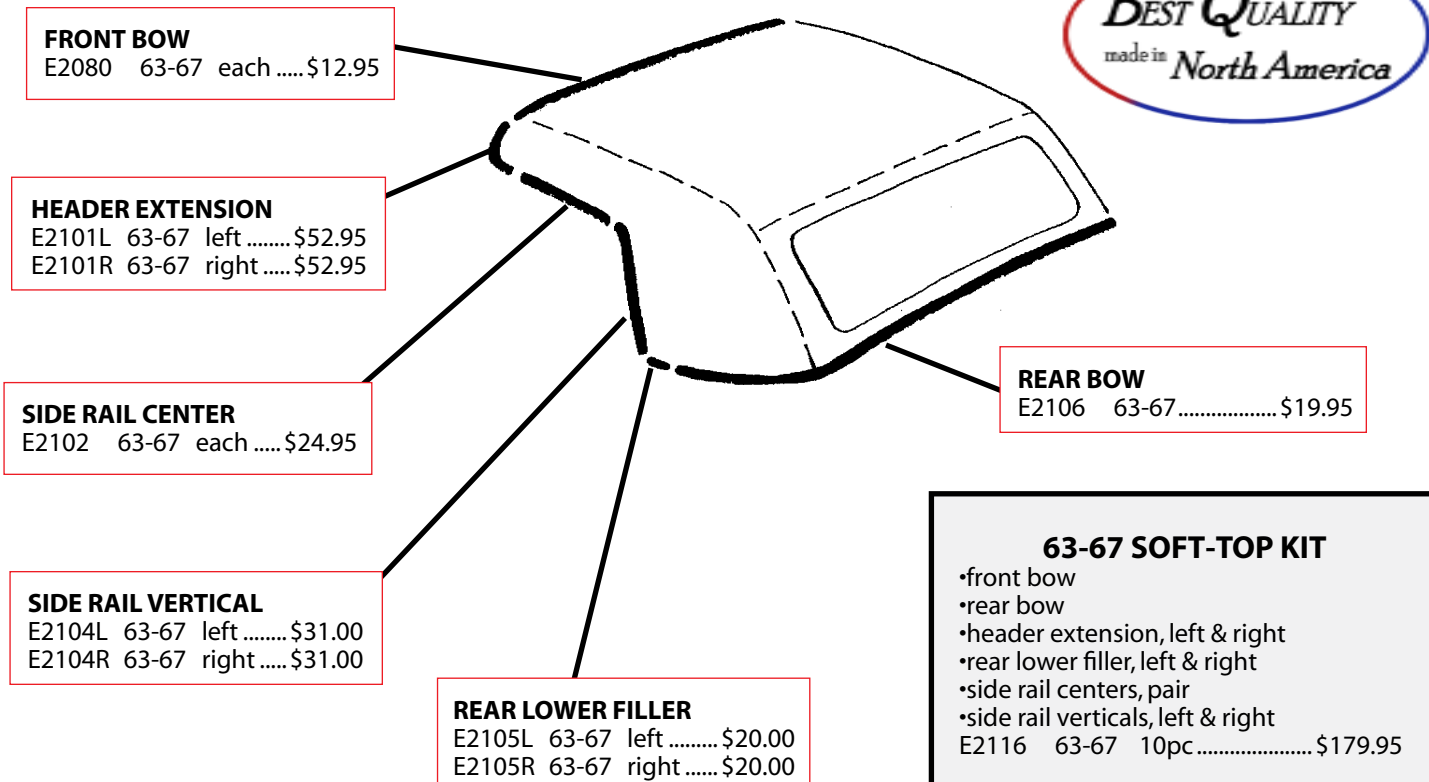

63-67 SOFT-TOP WEATHERSTRIP

1. **63-67 SOFT-TOP KIT**
2. •front bow
   - •rear bow
   - •header extension, left & right
   - •rear lower filler, left & right
   - •side rail centers, pair
   - •side rail verticals, left & right
3. E2116 63-67 10pc $179.95