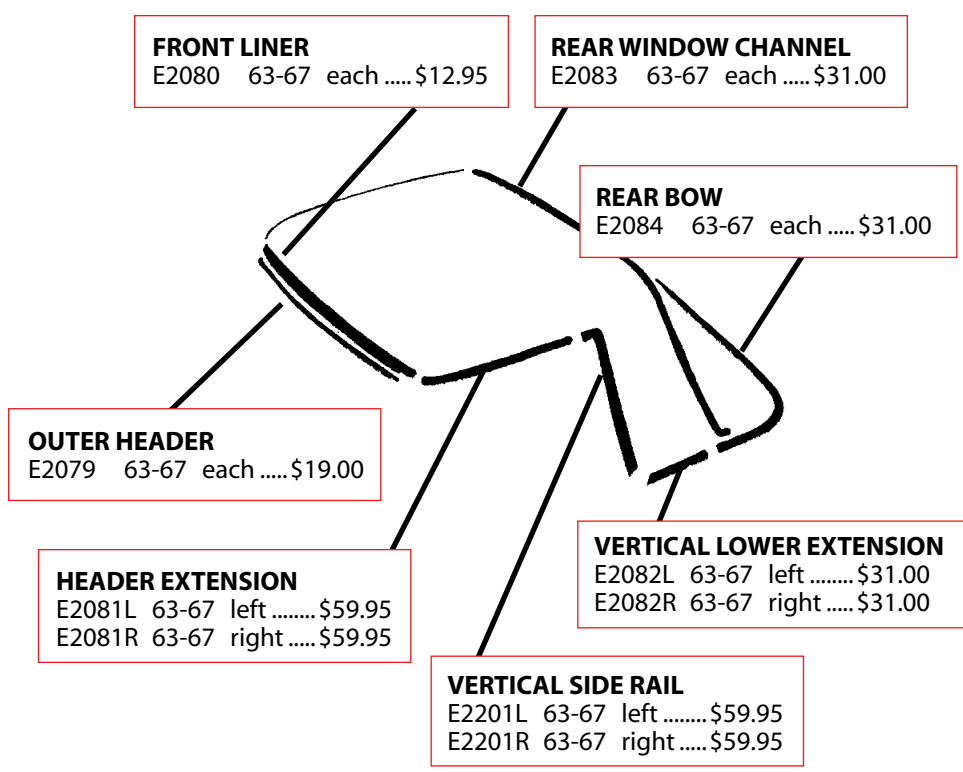

63-67 HARD-TOP WEATHERSTRIP

1. **63-67 HARD TOP KIT**
2. •front header, inner & outer
   - •rear window channel
   - •rear bow
   - •header extension, left & right
   - •side rail verticals, left & right
   - •lower vertical extensions, left & right
3. E2187 63-67 10pc $299.95

1. **63-67 HARD TOP KIT**
2. •front header, inner & outer
   - •rear bow
   - •header extension, left & right
   - •side rail verticals, left & right
   - •lower vertical extensions, left & right
3. E2186 63-67 9pc $269.95

CLIP, front outer weatherstrip, hard top, each
E3272 63-67 .....$4.00

3M WEATHERSTRIP ADHESIVE
Perfect bonding for installing your new weather-strip or for repairing loose weatherstrip, 5oz.

E2329 black $9.95
E2328 yellow $9.95