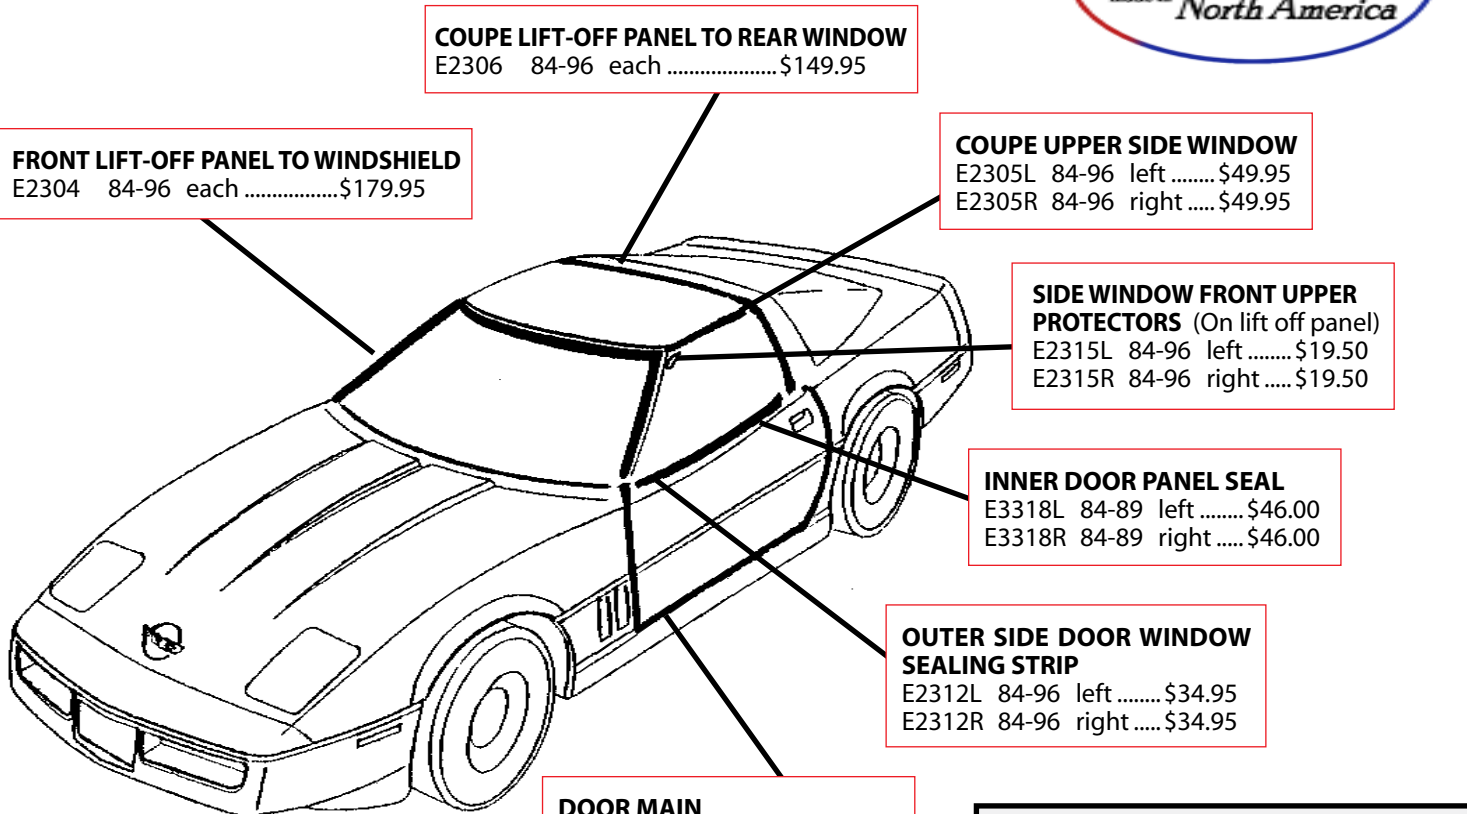

84-96 COUPE BODY WEATHERSTRIP

COUPE LIFT-OFF PANEL TO REAR WINDOW
E2306 84-96 each $149.95

FRONT LIFT-OFF PANEL TO WINDSHIELD
E2304 84-96 each $179.95

COUPE UPPER SIDE WINDOW
E2305L 84-96 left $49.95
E2305R 84-96 right $49.95

SIDE WINDOW FRONT UPPER PROTECTORS (On lift off panel)
E2315L 84-96 left $19.50
E2315R 84-96 right $19.50

INNER DOOR PANEL SEAL
E3318L 84-89 left $46.00
E3318R 84-89 right $46.00

OUTER SIDE DOOR WINDOW SEALING STRIP
E2312L 84-96 left $34.95
E2312R 84-96 right $34.95

DOOR MAIN
E2303L 84-89 left $49.95
E2303R 84-89 right $49.95
E2313L 90-96 left $49.95
E2313R 90-96 right $49.95

COUPE REAR WINDOW
E2308 84-96 each ...$102.00