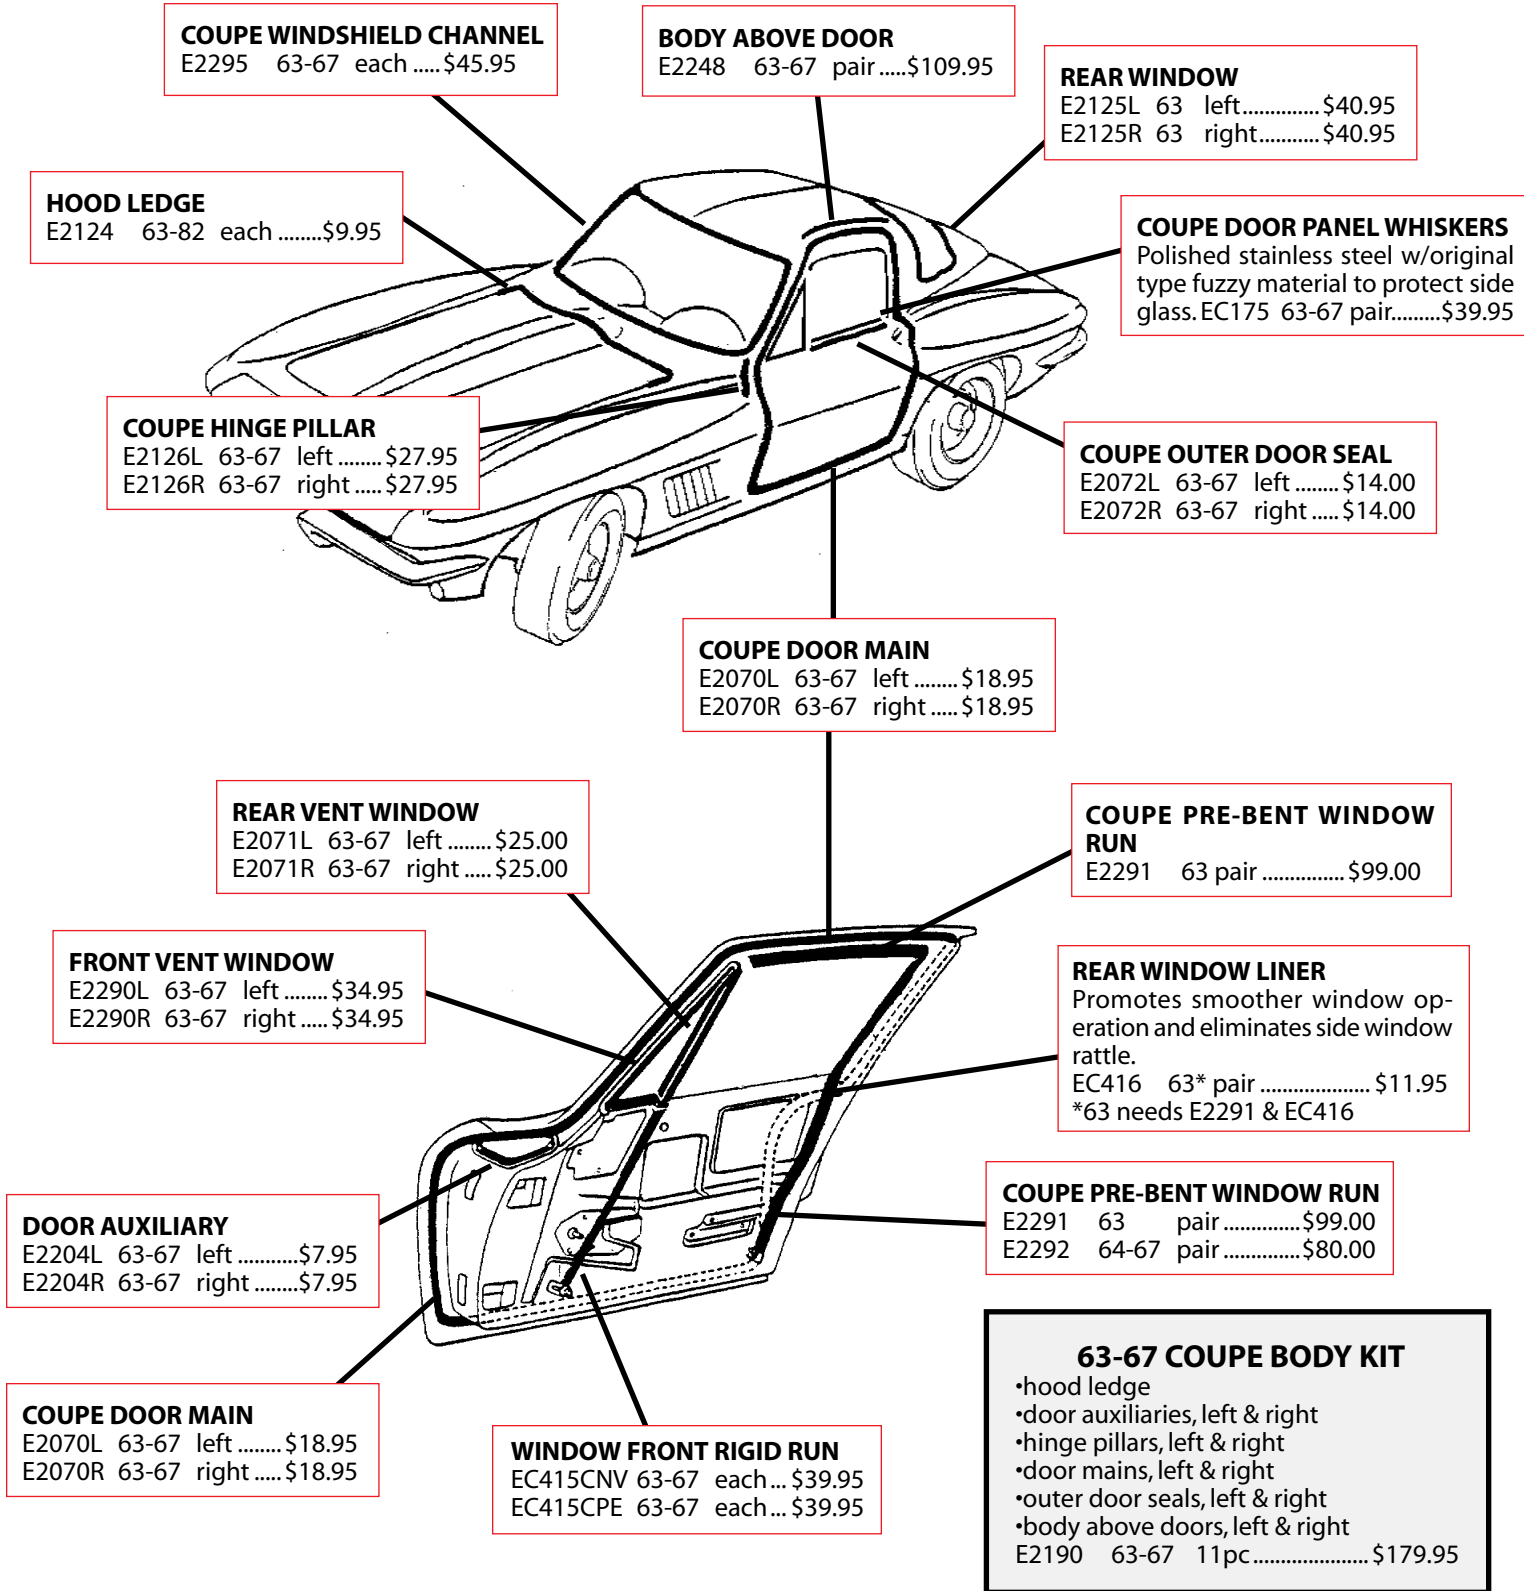

63-67 COUPE BODY WEATHERSTRIP