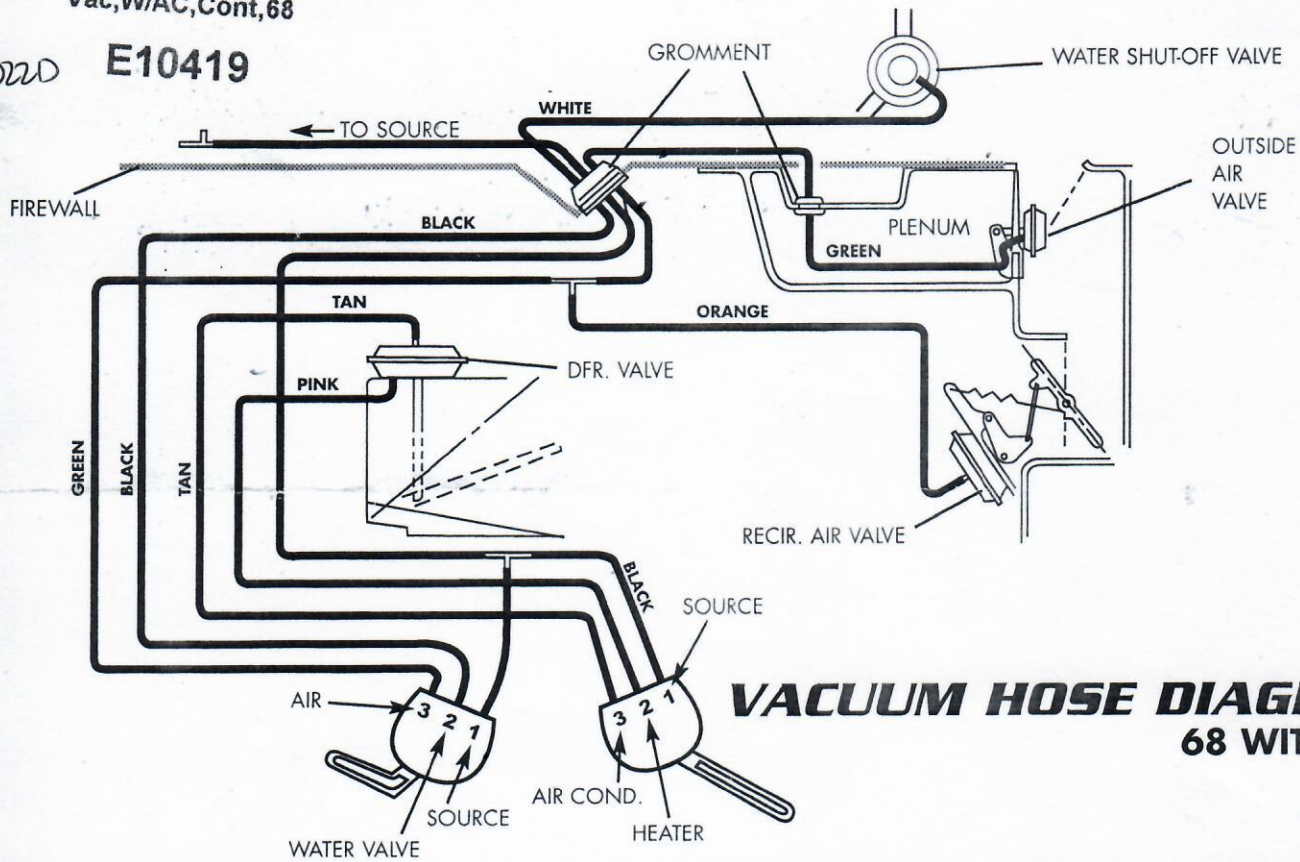

# Hose Kit

Vac, W/AC, Cont, 68

BE 022D

E10419

**VACUUM HOSE DIAGRAM**  
**68 WITH A/C**